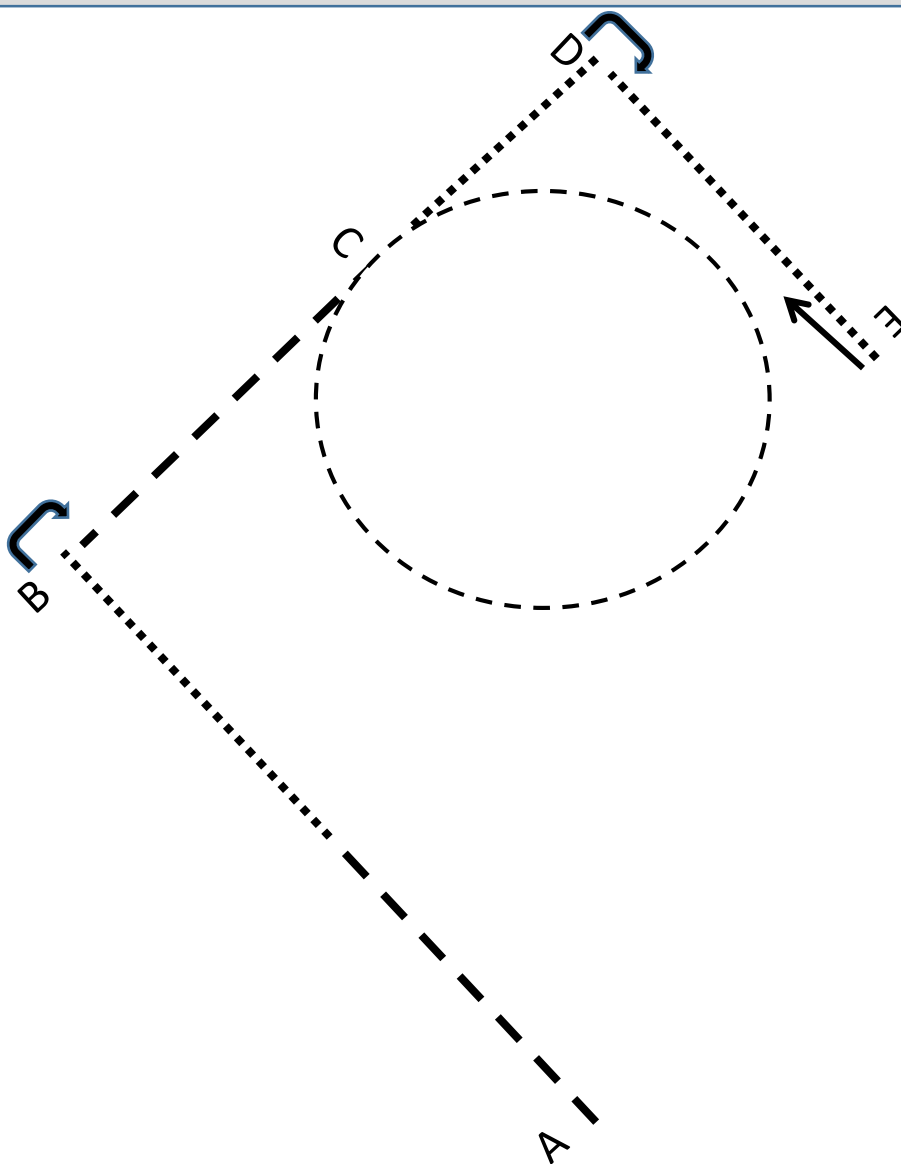

Any Horse Any Rider Showmanship

- A Be ready at the first cone A
- A-B Walk from cone A to cone B
- B-C-B Trot a circle round cone C
- B Stop at cone B and set up
- B-C Walk from cone B to cone C
- D Stop past cone D and perform a 90° turn to the right
- D Back up one horse length

Legend:

Trot: - - - - -

Walk:

Back up: ←

Marker: A, B, C, D

VWB Einsteiger Showmanship

- A Be ready at the first cone A
- A – B Walk from cone A to cone B
- B Trot a small circle to the right
- B – C Trot halfway to C; Walk to cone C
- C Perform a 90° turn to the right, stop and set up
- C – D Walk from cone C to cone D
- D Back up one horse length

Legend:

Trot: - - - - -

Walk:

Back up: ←

Marker: A, B, C, D

VWB Jugend Showmanship

- A Be ready at the first cone A
- A – B Walk from cone A to cone B
- B Trot a small circle to the right
- B – C Trot halfway to C; Walk to cone C
- C Perform a 90° turn to the right
- C – D Walk from cone C to cone D, stop and set up
- D Back up one horse length

Legend:

Trot: - - - - -

Walk:

Back up: ←

Marker: A, B, C, D

VWB Amateur Showmanship

- A Be ready at the first cone A
- A – B Trot halfway to cone C and set up
- A – B Walk to cone C
- B Perform a 90° turn to the right
- B – C Trot to cone C
- C Trot a small circle to the right
- C – D Walk from cone C to cone D
- D Perform a 90° turn to the right
- D – E Walk to cone E, stop and back up one horse length