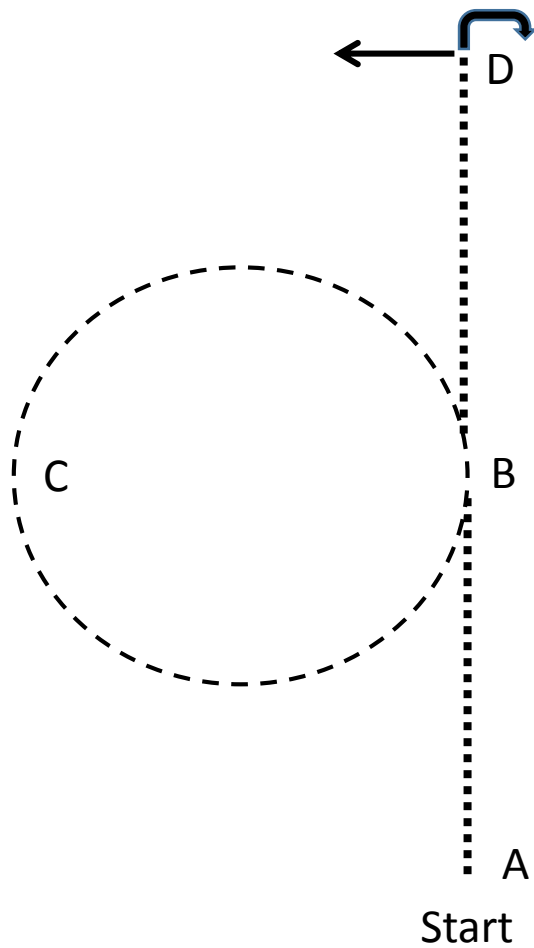

Any Horse Any Rider Showmanship

- A Be ready at the first cone A
- A-B Walk from cone A to cone B
- B-C-B Trot a circle round cone C
- B Stop at cone B and set up
- B-C Walk from cone B to cone C
- D Stop past cone D and perform a 90° turn to the right
- D Back up one horse length

Legend:

Trot: - - - - -

Walk:

Back up: ←

Marker: A, B, C, D

VWB Einsteiger Showmanship

- A Be ready at the first cone A
- A – B Walk from cone A to cone B
- B Trot a small circle to the right
- B – C Trot halfway to C; Walk to cone C
- C Perform a 90° turn to the right, stop and set up
- C – D Walk from cone C to cone D
- D Back up one horse length

Legend:

Trot: - - - - -

Walk:

Back up: ←

Marker: A, B, C, D

VWB Jugend Showmanship

- A Be ready at the first cone A
- A – B Walk from cone A to cone B
- B Trot a small circle to the right
- B – C Trot halfway to C; Walk to cone C
- C Perform a 90° turn to the right
- C – D Walk from cone C to cone D, stop and set up
- D Back up one horse length

Legend:

Trot: - - - - -

Walk:

Back up: ←

Marker: A, B, C, D

VWB Amateur Showmanship

- A Be ready at the first cone A
- A – B Trot halfway to cone C and set up
- A – B Walk to cone C
- B Perform a 90° turn to the right
- B – C Trot to cone C
- C Trot a small circle to the right
- C – D Walk from cone C to cone D
- D Perform a 90° turn to the right
- D – E Walk to cone E, stop and back up one horse length